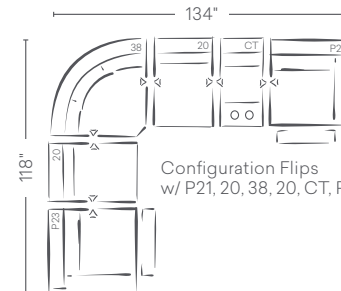

P0__
 Wall-saver Recliner
 w/Power
 41W 40D 43H

SECTIONAL OPTIONS AND CONFIGURATIONS

P23_
 LAF Motion Chair
 w/Power | 38W 40D 43H

38_
 Curved Corner
 Sectional
 71W 50D 43H

20_
 Armless Chair
 30W 40D 43H

CT_
 Console Table
 16W 39D 43H

P21_
 RAF Motion Chair
 w/Power | 38W 40D 43H

P20_
 Armless Chair
 w/Power | 30W 40D 43H

Configuration Flips
 w/ P21, 20, 38, 20, P23

Configuration Flips
 w/ P21, 20, 38, 20, CT, P23