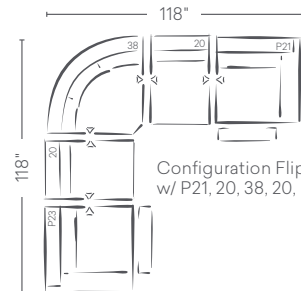

P0__
 Wall-saver Recliner
 w/Power
 41W 40D 43H

SECTIONAL OPTIONS AND CONFIGURATIONS

P23_
 LAF Motion Chair
 w/Power | 38W 40D 43H

38_
 Curved Corner
 Sectional
 71W 50D 43H

20_
 Armless Chair
 30W 40D 43H

CT_
 Console Table
 16W 39D 43H

P21_
 RAF Motion Chair
 w/Power | 38W 40D 43H

P20_
 Armless Chair
 w/Power | 30W 40D 43H

Configuration Flips
 w/ P21, 20, 38, 20, P23

Configuration Flips
 w/ P21, 20, 38, 20, CT, P23