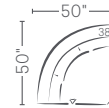

P0__
 Wall-saver Recliner
 w/Power
 41W 40D 43H

SECTIONAL OPTIONS AND CONFIGURATIONS

P23_
 LAF Motion Chair
 w/Power | 38W 40D 43H

38_
 Curved Corner
 Sectional
 71W 50D 43H

20_
 Armless Chair
 30W 40D 43H