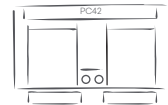

3799 CHAUNCEY

3799-P23E, 20E, 38E, 20E, CTE, P21E

E • Espresso

V • Vanilla

SEATING OPTIONS

P62__
 Motion Sofa w/Power
 82W 40D 43H

PC42__
 Motion Loveseat
 w/Power & Console
 71W 40D 43H

P42__
 Motion Loveseat
 w/Power
 59W 40D 43H

P0__
 Wall-saver Recliner
 w/Power
 41W 40D 43H

SECTIONAL OPTIONS AND CONFIGURATIONS

P23_
 LAF Motion Chair
 w/Power | 38W 40D 43H

38_
 Curved Corner
 Sectional
 71W 50D 43H

20_
 Armless Chair
 30W 40D 43H

FEATURES

- Power Headrest
- USB-A & USB-C Charging Ports
- Wireless Charging on Console
- Hidden Cupholders (Console Table Only)
- Zero Gravity Full Extension Mechanism